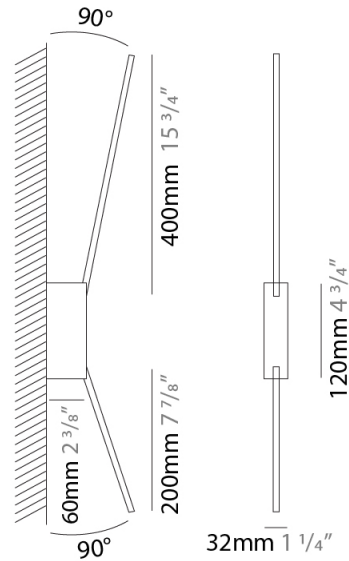

PROJECT	
TYPE	
SPECIFIER	
QUANTITY	
DATE	

SPILLO 2 ROD SURFACE

D42055-

base number   Color   Finish
Temperature Options

1. To build a product code in our configurator select the specify button on the base model # product page
2. To build a manual product code on this datasheet choose from the options listed below in blue font and add the suffix to the base model #

GENERAL

Series: Spillo
Subseries: Spillo 2 Rod
Brand: Icone
Division: Design
Mounting Type: Surface
Mounting Location: Wall
Subcategory: Ambient

PHYSICAL

Shape: Rectangle
Width (mm): 32
Width (in): 1 1/4
Height (mm): 720
Height (in): 28 3/8
Extension (mm): 460
Extension (in): 18 1/8
Light Distribution: Direct / Indirect
Fixture Finish: WHI / WHC / BLK / BGD
Fixture Material: Brass

ELECTRICAL

Lamp Type: LED
Total Output Wattage (W): 7.44
Dimming: 0-10V Dimming
Driver Included: Yes
Driver Location: Integrated
Driver Type: Constant Voltage - 120Vac
Driver Class: Class 2
Input Voltage (V): 120 - 277
Output Voltage (V): 12
Upon Request: (Not included - see components) Remote: 0-10Vdc dimming / Non-dimming 120/277Vac

LED

Color Temperature (°K): 2700 / 3000
Nominal Lumen (lm): 660
CRI: >90 CRI

OPTICAL

Adjustability: Tilt 90°

RATINGS AND CERTIFICATIONS

Certified By: Certified for North American Standards
IP rating: IP20