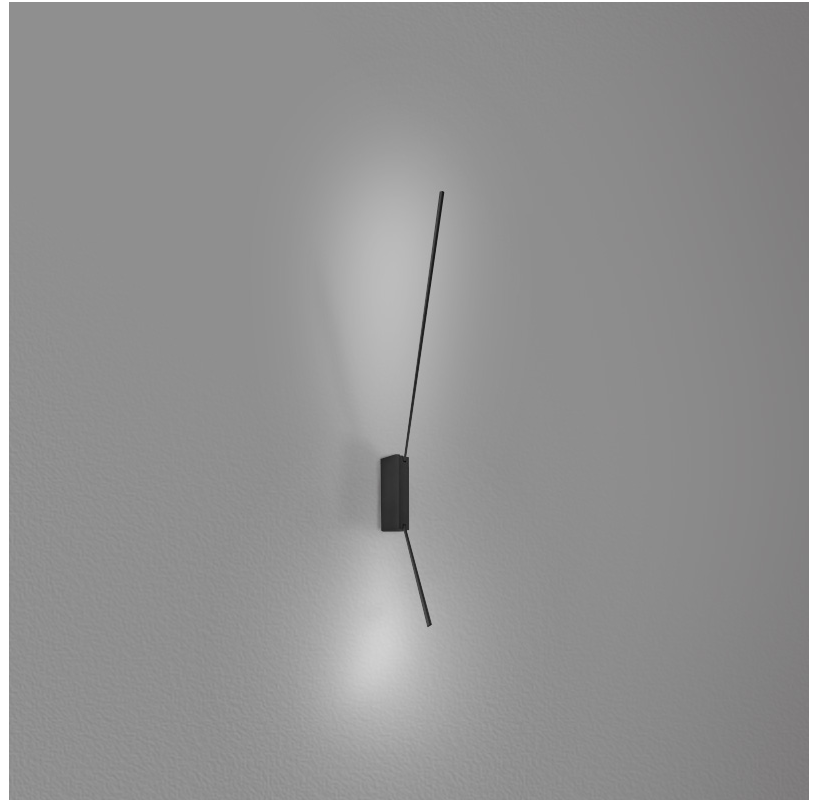

PROJECT	
TYPE	
SPECIFIER	
QUANTITY	
DATE	

SPILLO 2 ROD SURFACE

D42055-

base number   Color   Finish
Temperature Options

1. To build a product code in our configurator select the specify button on the base model # product page
2. To build a manual product code on this datasheet choose from the options listed below in blue font and add the suffix to the base model #

GENERAL

Series: Spillo
Subseries: Spillo 2 Rod
Brand: Icone
Division: Design
Mounting Type: Surface
Mounting Location: Wall
Subcategory: Ambient

PHYSICAL

Shape: Rectangle
Width (mm): 32
Width (in): 1 1/4
Height (mm): 720
Height (in): 28 3/8
Extension (mm): 460
Extension (in): 18 1/8
Light Distribution: Direct / Indirect
Fixture Finish: WHI / WHC / BLK / BGD
Fixture Material: Brass

ELECTRICAL

Lamp Type: LED
Total Output Wattage (W): 7.44
Dimming: 0-10V Dimming
Driver Included: Yes
Driver Location: Integrated
Driver Type: Constant Voltage - 120Vac
Driver Class: Class 2
Input Voltage (V): 120 - 277
Output Voltage (V): 12
Upon Request: (Not included - see components) Remote: 0-10Vdc dimming / Non-dimming 120/277Vac

LED

Color Temperature (°K): 2700 / 3000
Nominal Lumen (lm): 660
CRI: >90 CRI

OPTICAL

Adjustability: Tilt 90°

RATINGS AND CERTIFICATIONS

Certified By: Certified for North American Standards
IP rating: IP20