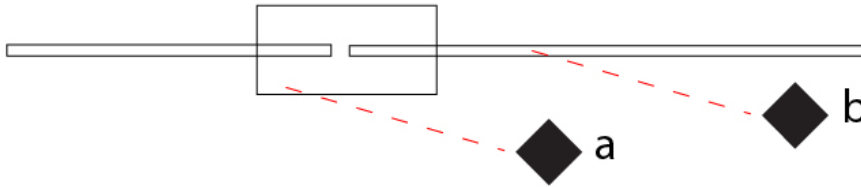

SPILLO 2 ROD RECESSED

D46029-

PROJECT	_____
TYPE	_____
SPECIFIER	_____
QUANTITY	_____
DATE	_____

D